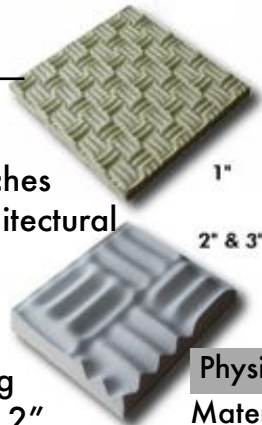

SONEXone

What is SONEXone?

SONEXone is our highest-quality acoustical foam, made from fireproof melamine and loaded with extra touches that make it especially suited for architectural applications.

We take our famous SONEX pattern and make it subtler, with gently rolling wedges. Then we bevel the edges of 2" and 3" SONEXone, producing a more uniform, seamless look.

An optional hypalon (synthetic rubber coating) also boosts the product's acoustical performance and adds cleanability.

Where is SONEXone Used?

Use SONEXone where you want to showcase the finest acoustical foam available. This includes offices, restaurants, theaters—anywhere noise and echo are a problem. SONEXone is rated Class 1 for flammability, which means that it can be used anywhere.

1" thick SONEXone has a mini version of the SONEXone surface pattern, and with its optional hypalon coating it has among the best acoustical absorption of any 1" foam you can buy.

Physical Properties

Material:	Open cell melamine
Density	.7 lbs. per cubic foot
Flame Spread	<25
ASTM E84 Class	1
Color:	White, gray or painted

Easy to install.

SONEXone goes up quickly and easily. Simply apply glue to the back of each sheet and press into place.